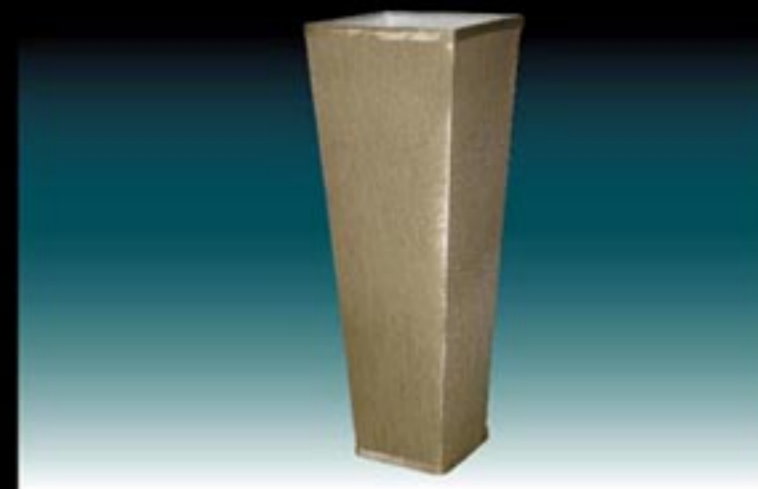

230T PRICE 720.- Baht

FOR SERIES NO. HT-230
SIZE(mm.) : 140 x 140 x 400

230F PRICE 1,100.- Baht

FOR SERIES NO. HF-230
SIZE(mm.) : 160 x 160 x 600